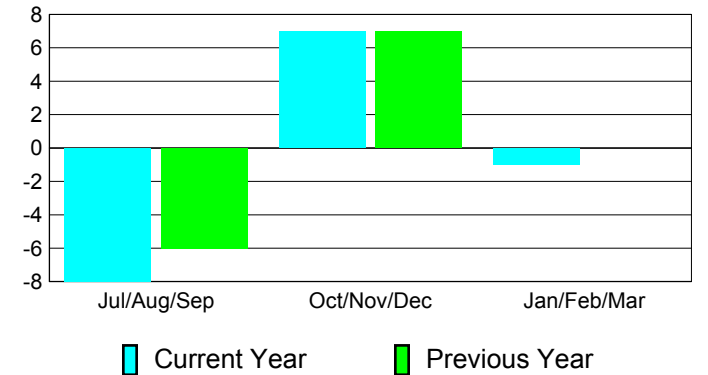

Gender Comparison 2010-2011

Jul/Aug/Sep

Oct/Nov/Dec

Jan/Feb/Mar

Male

Female