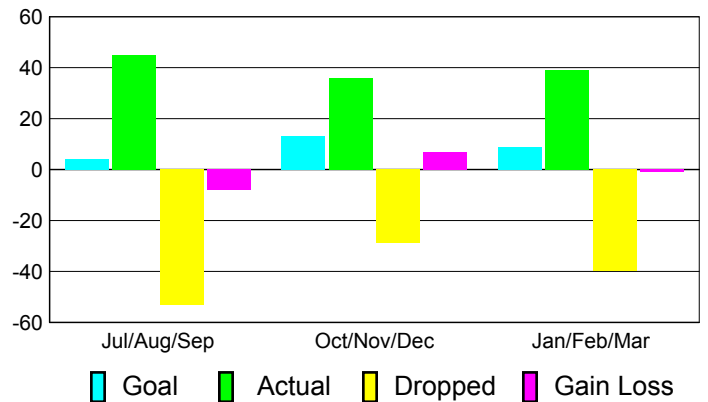

### YTD Status Quo Clubs 2010-2011

Status Quo Clubs Compared to Status Quo Members

## MEMBERSHIP

**Membership Results  
2010-2011**

**Membership  
2009-2010**

Month	Net Memb Goal	Actual New Memb	Actual Dropped Memb	Gain/Loss of Memb	Gain/Loss of Memb
Jul/Aug/Sep	4	45	-53	-8	-6
Oct/Nov/Dec	13	36	-29	7	7
Jan/Feb/Mar	9	39	-40	-1	0
<b>Totals</b>	<b>26</b>	<b>120</b>	<b>-122</b>	<b>-2</b>	<b>1</b>

### Membership Results 2010-2011

Goal, New, Dropped, Gain/Loss

### Comparison of Membership Gain/Loss

Current Year Compared to the Previous Year