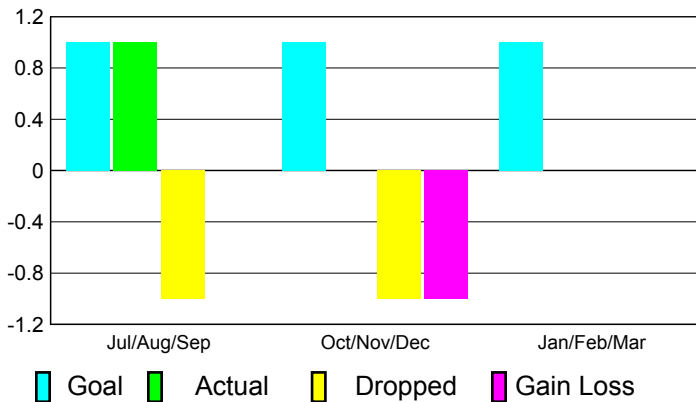

## CLUBS

**Club Results  
2010-2011**

**Clubs  
2009-2010**

Month	New Club Goal	Actual New Clubs	Actual Dropped Clubs	Gain/Loss of Clubs	Gain/Loss of Clubs
Jul/Aug/Sep	1	1	-1	0	0
Oct/Nov/Dec	1	0	-1	-1	0
Jan/Feb/Mar	1	0	0	0	0
<b>Totals</b>	<b>3</b>	<b>1</b>	<b>-2</b>	<b>-1</b>	<b>0</b>

### Club Results 2010-2011

Goal, New, Dropped, Gain/Loss

### Comparison of Club Gain/Loss

Current Year Compared to the Previous Year